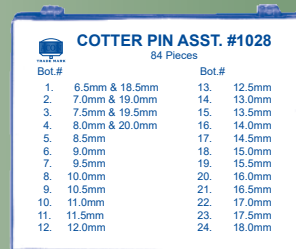

Cotter Pin Asst

#1028
Sizes: 6.5 to 20.0mm

$16.95
Reg. $18.90

- Easily repair watchbands with missing or damaged pins
- Sizes: 6.5mm to 20.0mm
- 84 pieces