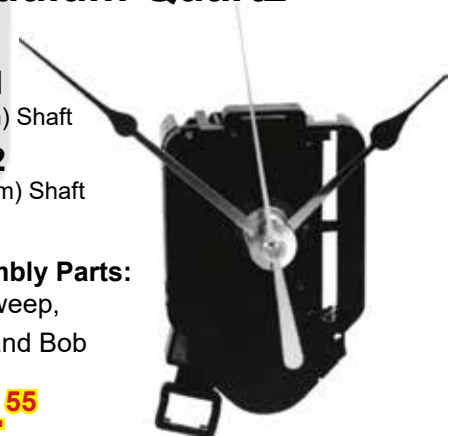

Mini Pendulum Quartz

#2201

5/16" (7.94mm) Shaft

#2202

11/16" (17.46mm) Shaft

Includes Assembly Parts:
Hands, Sweep,
Pendulum, and Bob

\$13.55
Reg: \$16.95

Hangers are NOT included, but are available upon request for an additional charge.